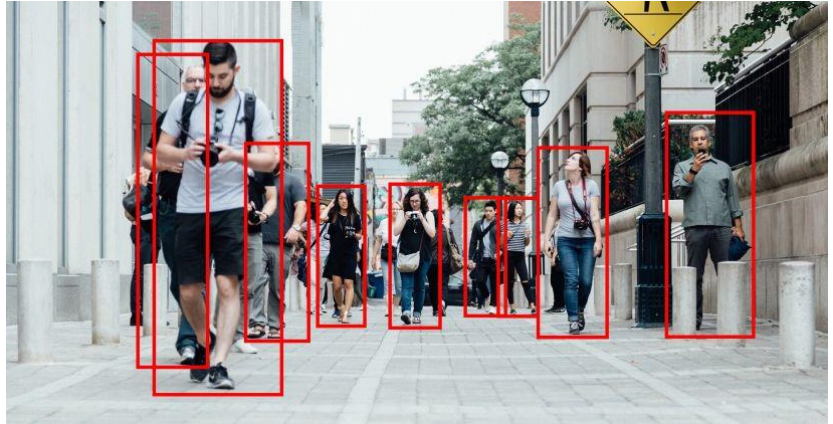

## Overview

Meet our 6MP Autofocus 30M PTZ IR PoE IP Camera, PTZB-630MAI — a state-of-the-art Smart AI surveillance solution. This camera boasts high-resolution imaging with autofocus precision and a robust 30-meter infrared capability for clear night vision. Featuring Pan-Tilt-Zoom (PTZ) functionality and Power over Ethernet (PoE) support, it offers versatile and straightforward monitoring options for a range of applications. Moreover, it is a Smart AI featured camera. Capture essential details effortlessly with this advanced IP camera, ensuring your security needs are met effectively.

## IP Camera Smart AI feature - Smart Human/vehicle detection

Elevate your security with our AI-powered IP camera featuring advanced human and vehicle detection. This intelligent technology ensures accurate alerts, reducing false alarms. With precise identification, it enhances surveillance efficiency, making it ideal for safeguarding your premises. Stay one step ahead with smart, automated security.

### Smart AI –Human Detection

It uses advanced artificial intelligence and computer vision to identify and detect people in various scenarios, such as security, surveillance, retail, and entertainment.

### Streaming your IP Camera to YouTube live

Streaming your IP camera to YouTube Live. Once configured, start the camera's live streaming function, and your surveillance feed will be broadcasted in real-time on your YouTube channel, allowing you to share or monitor events remotely with ease. This function can also be used to Live stream landmarks or other places of interest to a global audience and let people from all over the world enjoy your country.