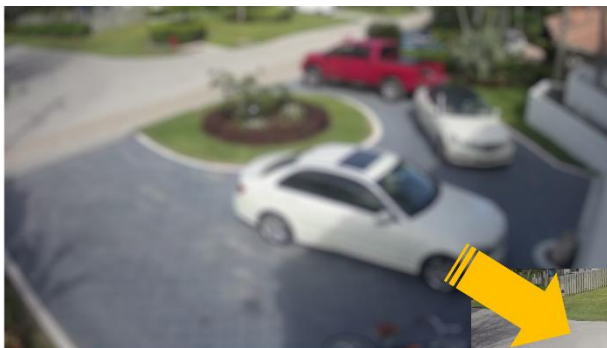

2.8-12 mm Motorized Auto focus lens, 4x Optical Zoom

The AirCam PTZB-630MAI is equipped with a versatile 2.8-12mm motorized autofocus lens. This feature ensures precise focus adjustments, allowing for sharp and clear imagery without manual intervention. Enjoy effortless control over your surveillance, capturing every detail with ease and accuracy. Zoom in onto points of interest with the 4x Optical zoom.