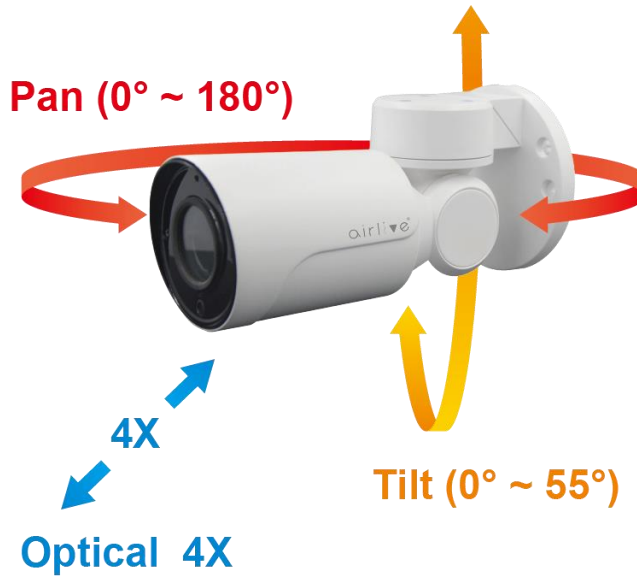

### The AirLive Smart AI IP Camera functions

Offers Intelligent Detection for selected Detect targets, making it able to detect different targets like, humans, vehicles and more. You will only receive an alarm when the select target is detected, other motion will not trigger the camera. Thus, giving you a more secure and smart security solution.

# 6MP PTZ Autofocus Smart AI 30M IR Bullet POE IP Camera

AirCam PTZB-630MAI

airlive®

## PTZ

The AirCam PTZB-630MAI is a smart PTZ camera that can pan, tilt, and zoom automatically or remotely to capture different angles and details of a scene. PTZ control is done via the Webui of the camera (UTC), the PTZ function can also be controlled via the APP and the ANVR. The Smart PTZ camera can be used for streaming, web conferencing, broadcasting, security, and surveillance purposes.