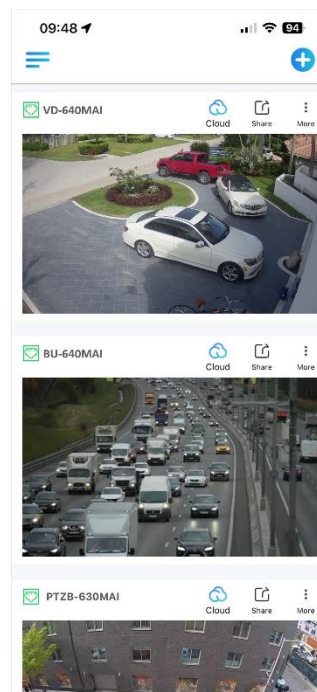

IP Camera Android/iOS App Support App Search VideoLink

Our IP Camera boasts Android and iOS app support, providing convenient access to your surveillance system.

The user-friendly app, "VideoLink," allows you to effortlessly search and view video feeds. Stay connected and in control, monitoring your property from your mobile device with ease and convenience.