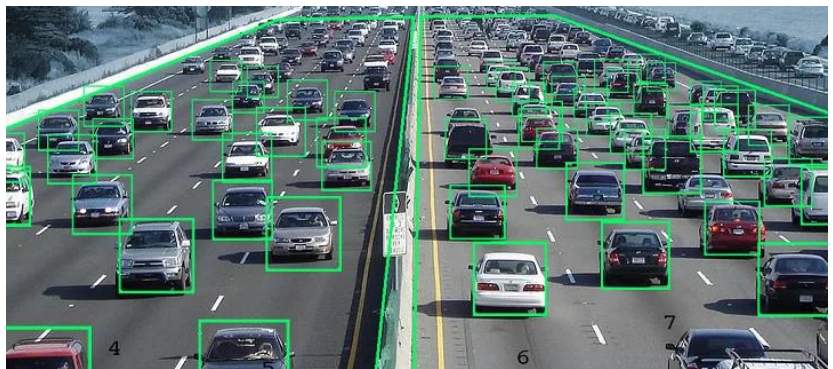

## IP Camera Smart AI feature - Smart Human/vehicle detection

Elevate your security with our AI-powered IP camera featuring advanced human and vehicle detection. This intelligent technology ensures accurate alerts, reducing false alarms. With precise identification, it enhances surveillance efficiency, making it ideal for safeguarding your premises. Stay one step ahead with smart, automated security.

### Smart AI –Human Detection

It uses advanced artificial intelligence and computer vision to identify and detect people in various scenarios, such as security, surveillance, retail, and entertainment.

### Smart AI Vehicle Detection for Car and other vehicles

Its mainly to identify and detect vehicles in various scenarios, such as traffic management, parking, toll collection, and security.

Smart AI aims to provide accurate, reliable, and efficient solutions for vehicle detection needs.

### The AirLive Smart AI IP Camera functions

Offers Intelligent Detection for selected Detect targets, making it able to detect different targets like, humans, vehicles and more. You will only receive an alarm when the select target is detected, other motion will not trigger the camera. Thus, giving you a more secure and smart security solution.