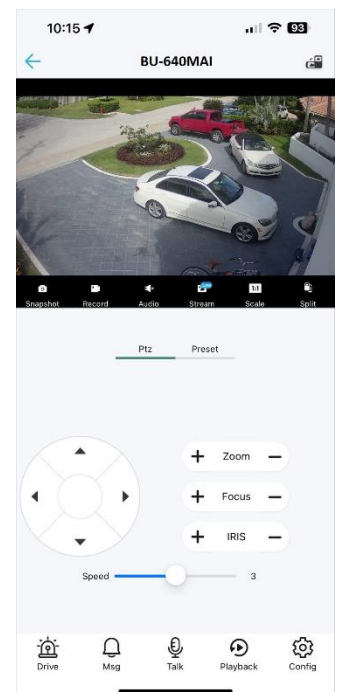

IP Camera Android/iOS App Support App Search VideoLink

Our IP Camera boasts Android and iOS app support, providing convenient access to your surveillance system.

The user-friendly app, "VideoLink," allows you to effortlessly search and view video feeds. Stay connected and in control, monitoring your property from your mobile device with ease and convenience.